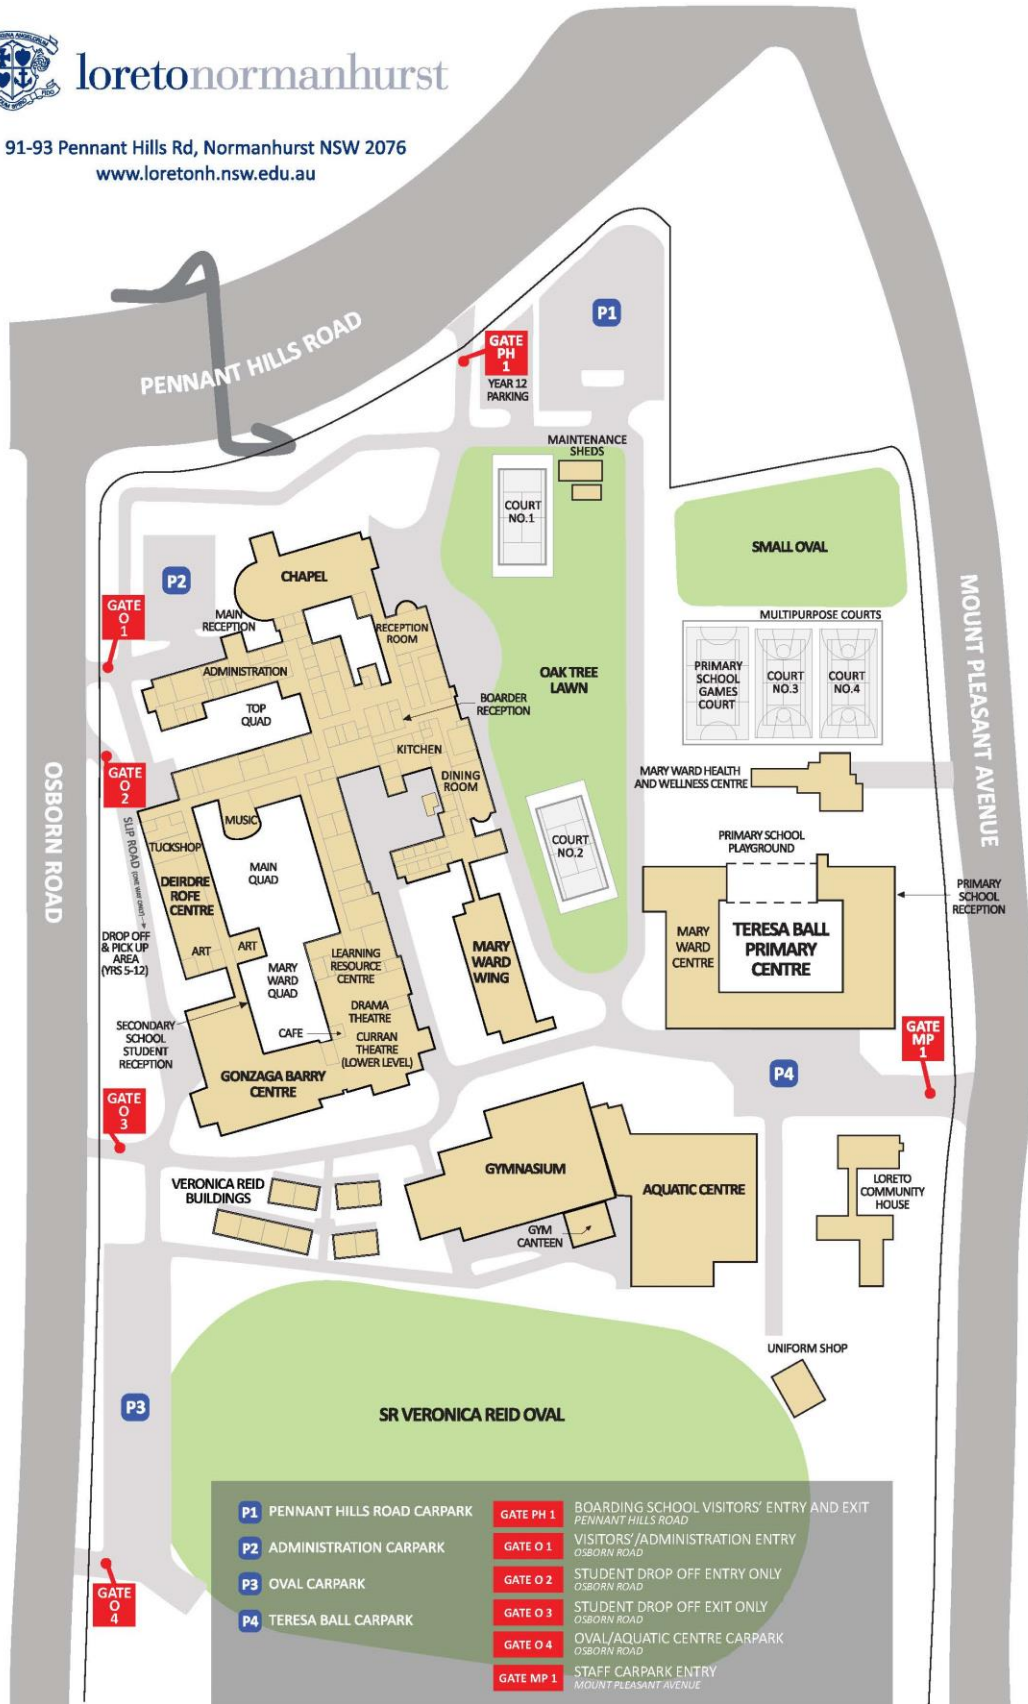

Parking for the Mother Daughter Eucharist will be available in the following areas:

- P1 Pennant Hills Road Carpark - enter through Gate PH1 or Gate O1
- P2 Administration Carpark - enter through Gate O1
- P3 Oval Carpark - enter through Gate O4
- P4 Teresa Ball Carpark - enter through Gate PH1 or Gate O1 and continue down the slip road past the Teresa Ball Primary Centre and Mary Ward Centre.

Parking is also available on the verge along Mt Pleasant Avenue, parallel to the oval, past the Teresa Ball Primary Centre. Vehicles in this area should be parked front in first.

Please avoid parking on Osborn Road, Currawong Avenue, and surrounding streets, as they are very narrow and carry a significant volume of traffic.

Traffic will flow in one direction from Gate O1 to the P1 Pennant Hills Road Carpark and down to the Teresa Ball Carpark. Please follow the signage that will be on display. Please also note there will be no access on the road leading up to Boarder Reception and the Chapel from the Aquatic Centre or from the Pennant Hills Road Gate.

Please contact me if you have any queries.

Kind Regards,

Miss Lauren Kirkby
Events Coordinator

loretonormanhurst

91-93 Pennant Hills Rd, Normanhurst NSW 2076
www.loretonh.nsw.edu.au

P1 PENNANT HILLS ROAD CARPARK	GATE PH 1 BOARDING SCHOOL VISITORS' ENTRY AND EXIT PENNANT HILLS ROAD
P2 ADMINISTRATION CARPARK	GATE O 1 VISITORS' /ADMINISTRATION ENTRY OSBORN ROAD
P3 OVAL CARPARK	GATE O 2 STUDENT DROP OFF ENTRY ONLY OSBORN ROAD
P4 TERESA BALL CARPARK	GATE O 3 STUDENT DROP OFF EXIT ONLY OSBORN ROAD
	GATE O 4 OVAL/AQUATIC CENTRE CARPARK OSBORN ROAD
	GATE MP 1 STAFF CARPARK ENTRY MOUNT PLEASANT AVENUE