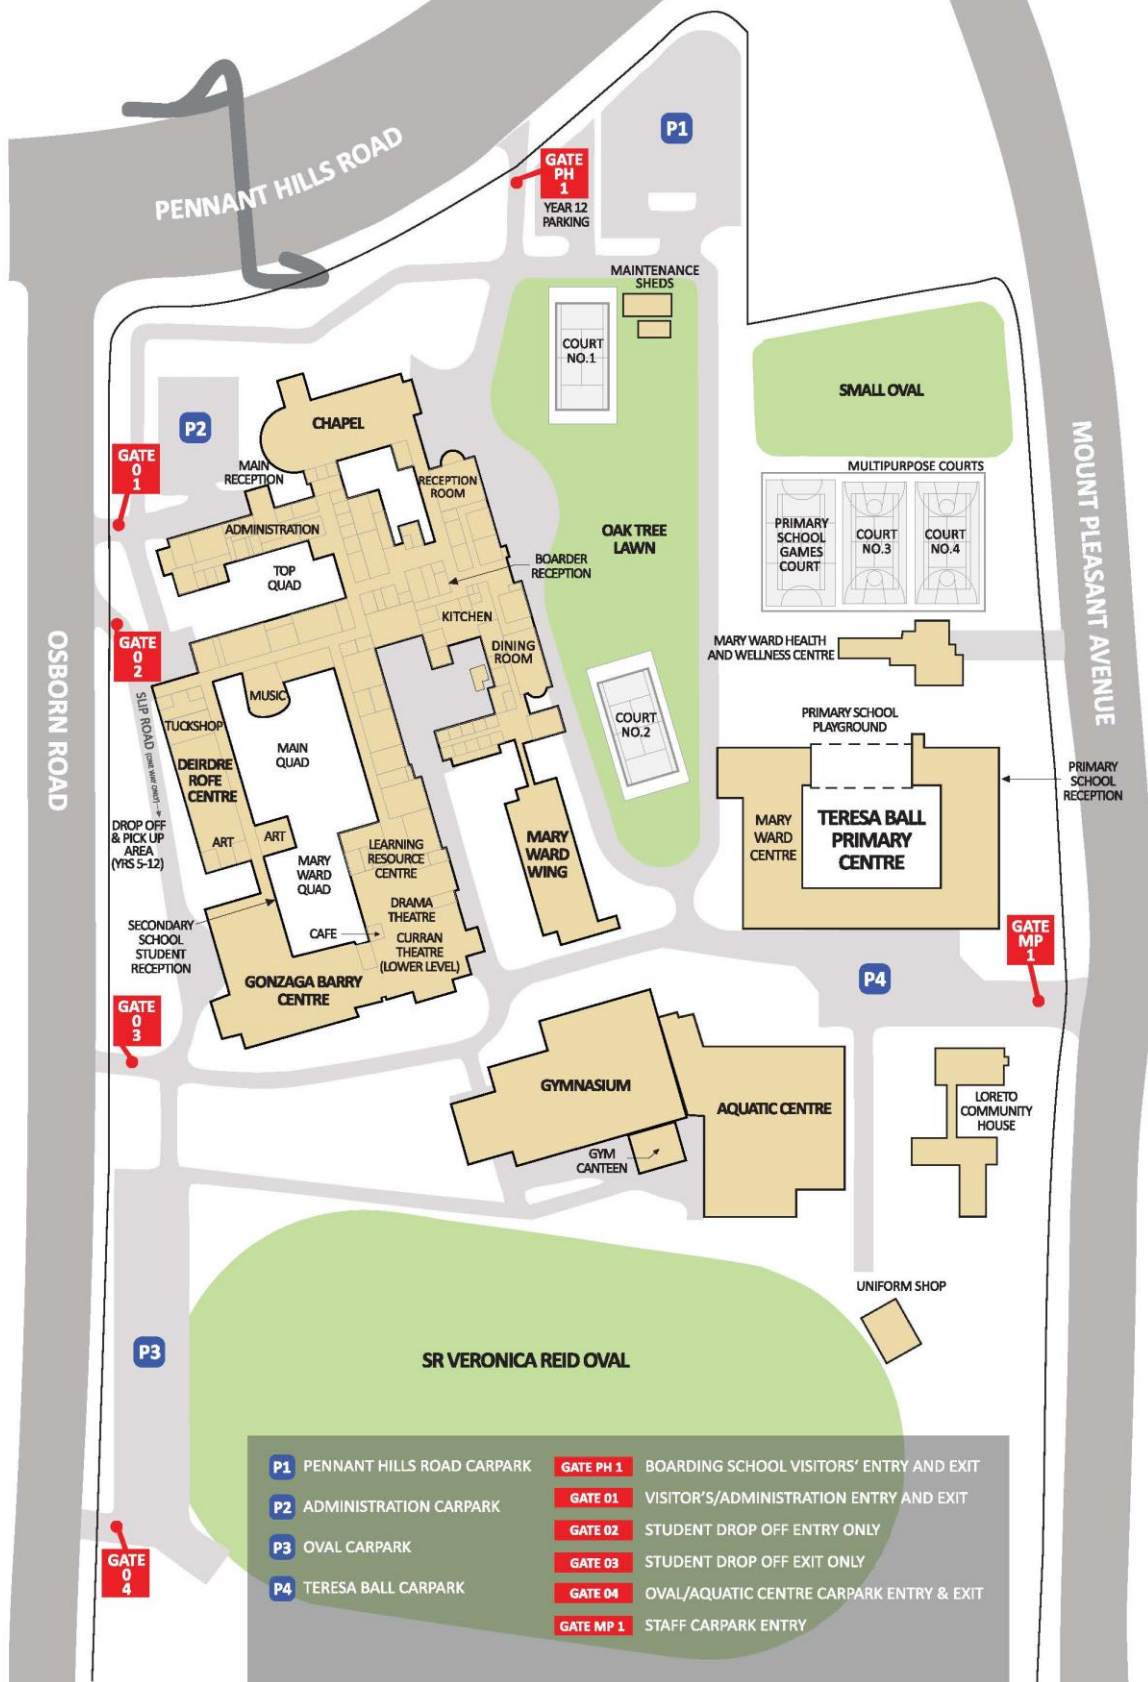

loretonnormanhurst

**Parking Information for Mother Daughter Eucharist
Sunday 15th May 2016**

Dear Parents,

We look forward to seeing you at the Mother Daughter Eucharist this Sunday.

Please be aware of information below regarding parking for the event.

Parking for the Mother Daughter Eucharist will be available in the following areas;

- P1 Pennant Hills Road Car park enter through Gate PH1 or Gate 01
- P2 Administration Car Park enter through Gate 01
- P4 Teresa Ball Car Park entry through Gate PH1 or Gate 01 and continue down the slip road past the Teresa Ball Primary Centre and Mary Ward Centre or Gate MP1 from Mt Pleasant Ave.

If there is no available parking in the Teresa Ball Car Park please park Mt Pleasant Ave, along the fence of the oval. We ask that you do not park on Osborn Road.

Traffic will flow in one direction from Gate 01 and Gate PH1 to the P1 Pennant Hills Road Car Park and down to the Teresa Ball Car Park, please follow the signage that will be on display. To facilitate the safe movement of traffic, please note there will be no access on the road leading up to Boarder Reception and the Chapel from the Aquatic Centre or from the Pennant Hills Road Gate.

Please see the map below for further reference.

Please contact me if you have any queries.

Kind Regards,

Lauren

loretonormanhurst

91-93 Pennant Hills Rd, Normanhurst NSW 2076
www.loretohn.nsw.edu.au

P1 PENNANT HILLS ROAD CARPARK	GATE PH 1 BOARDING SCHOOL VISITORS' ENTRY AND EXIT
P2 ADMINISTRATION CARPARK	GATE 01 VISITOR'S/ADMINISTRATION ENTRY AND EXIT
P3 OVAL CARPARK	GATE 02 STUDENT DROP OFF ENTRY ONLY
P4 TERESA BALL CARPARK	GATE 03 STUDENT DROP OFF EXIT ONLY
	GATE 04 OVAL/AQUATIC CENTRE CARPARK ENTRY & EXIT
	GATE MP 1 STAFF CARPARK ENTRY