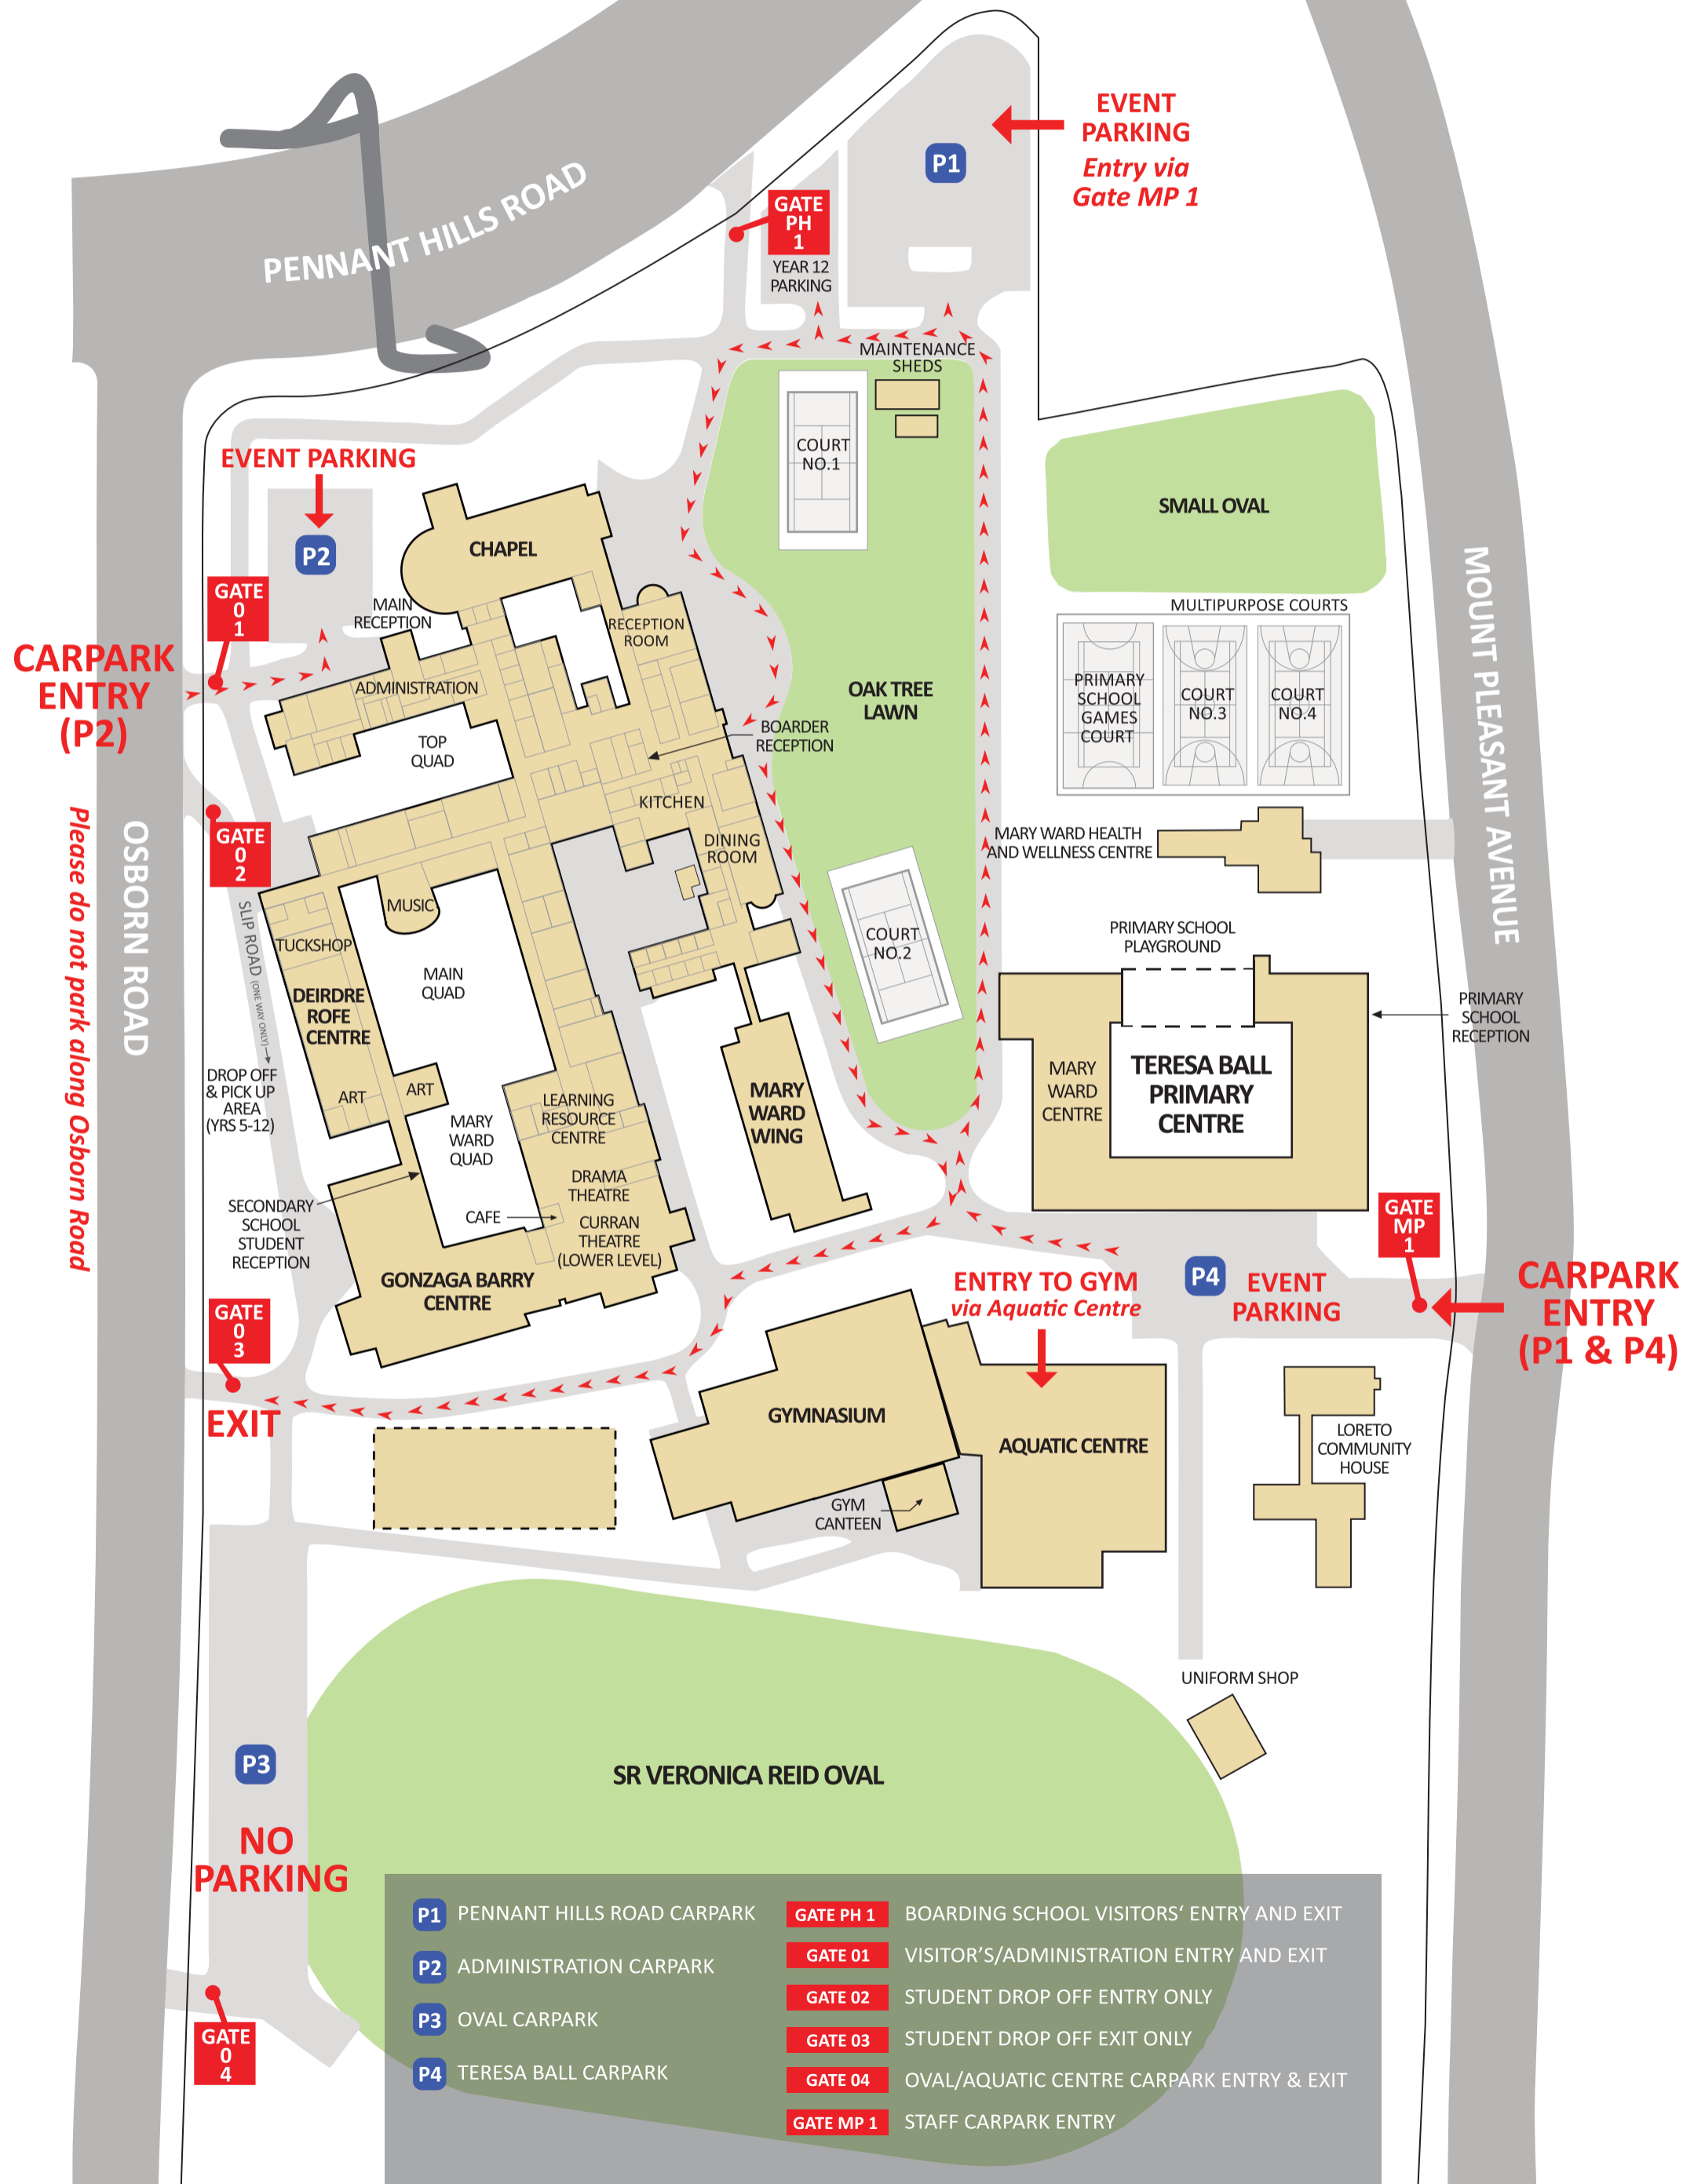

# loretonormanhurst

91-93 Pennant Hills Rd, Normanhurst NSW 2076

www.loretonh.nsw.edu.au

- |                                      |   |
|--------------------------------------|---|
| <b>P1</b> PENNANT HILLS ROAD CARPARK | <b>GATE PH 1</b> BOARDING SCHOOL VISITORS' ENTRY AND EXIT |
| <b>P2</b> ADMINISTRATION CARPARK     | <b>GATE 01</b> VISITOR'S/ADMINISTRATION ENTRY AND EXIT    |
| <b>P3</b> OVAL CARPARK               | <b>GATE 02</b> STUDENT DROP OFF ENTRY ONLY                |
| <b>P4</b> TERESA BALL CARPARK        | <b>GATE 03</b> STUDENT DROP OFF EXIT ONLY                 |
|                                      | <b>GATE 04</b> OVAL/AQUATIC CENTRE CARPARK ENTRY & EXIT   |
|                                      | <b>GATE MP 1</b> STAFF CARPARK ENTRY                      |

Please do not park along Osborn Road